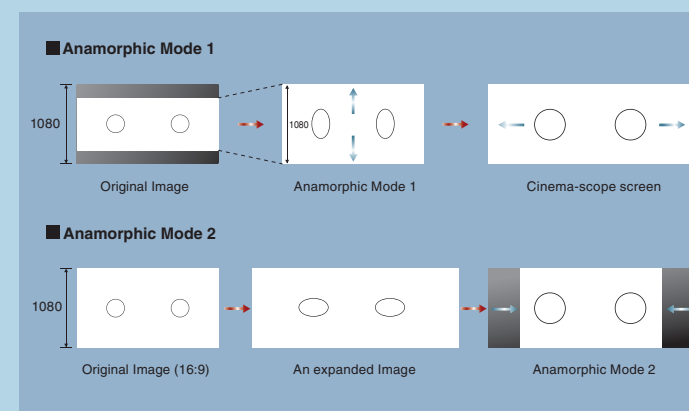

Projection Distance

*All distances are in inches

Diagonal	Screen size (16:9)			Hd	Projection distance	
	W (width)	H (height)	Hd		Max Zoom	Min Zoom
50	44	25	8.2	59	89	
60	52	29	9.9	79	107	
70	61	34	11.5	84	125	
80	70	39	13.2	96	144	
90	78	44	14.8	108	162	
100	87	49	16.5	120	180	
110	96	54	18.1	133	198	
120	105	59	19.8	145	216	
150	131	74	24.7	182	271	
200	174	98	33.0	243	362	
250	218	123	41.2	304	453	
300	261	147	49.5	365	-	

**All distances are approximate