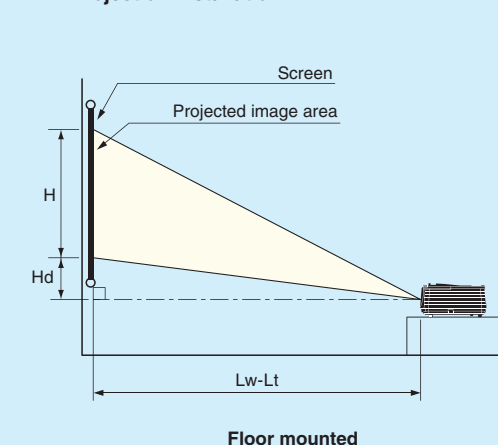

Projection Installation