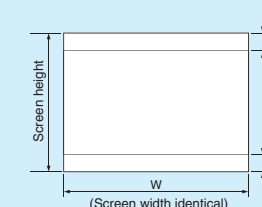

Relationship between 4:3 screen and projected images