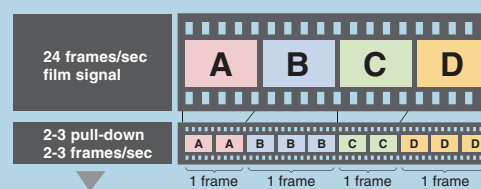

Blu-ray 24P direct output compatible

Capable of handling an output of 48p, twice the speed of cinema film (24 frames per second), precise timing ensures true-to-life reproduction with original, smooth movement in fast action scenes.

Richer, More True-to-life Colors

The HC3800 is equipped with a six-segment color wheel capable of reproducing standard illumination at the color temperature of D65 (6.5 million colors). Signals from video sources are reproduced with more true-to-life colors and richer gradation.

Color Management for Preferred Color Adjustment

Adjust images to your color preferences: R (red), G (green), B (blue), C (cyan), M (magenta), and Y (yellow) can each be adjusted individually with the built-in color management function.