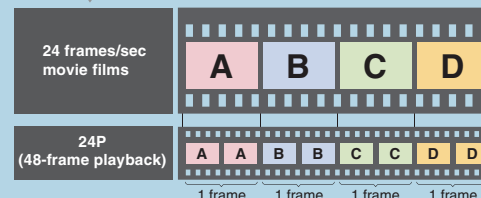

Blu-ray 24P direct output compatible

Capable of handling an output of 48p, twice the speed of cinema film (24 frames per second), precise timing ensures true-to-life reproduction with original, smooth movement in fast action scenes.

Richer, More True-to-life Colors

The HC3800 is equipped with a six-segment color wheel capable of reproducing standard illumination at the color temperature of D65 (6.5 million colors). Signals from video sources are reproduced with more true-to-life colors and richer gradation.

Color Management for Preferred Color Adjustment

Adjust images to your color preferences: R (red), G (green), B (blue), C (cyan), M (magenta), and Y (yellow) can each be adjusted individually with the built-in color management function.