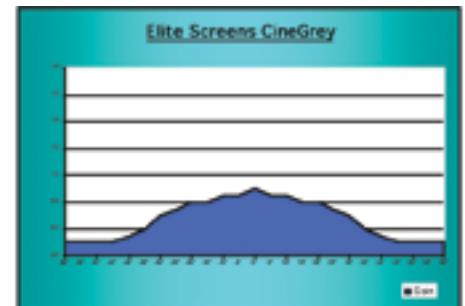

CineGrey is best for those who are using low contrast ratio (LCD) projectors with a need to increase the contrast ratio and improve picture black levels.