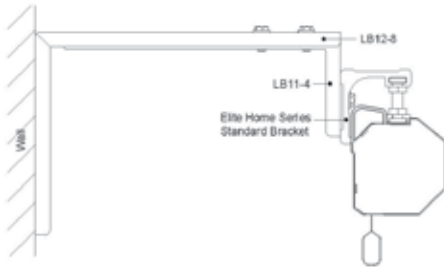

CINETENSION2

A Built-In Infrared & Radio Frequency Receiver supports your Screens On-wall or In-Ceiling application for a clean appearance.

Standard built-In Low Voltage Controller (LVC), a 12V trigger port can be connected to your projector Trigger point, this enables synchronization between the drop/rise cycle of your screen and the power cycle of the projector. You could extend this port using a standard RJ45 connector and CAT-5 cable to anywhere in the room. Or mount your Wall-switch like a regular light Switch.

CINETENSION2

Cinetension2 Series screens come with black 4"-10" top masking border with side and bottom masking. To enhance the format of you presentation to avoid projection overshoot.

You can also adjust the screen's vertical drop/rise limits for optimal visibility. Please contact our Tech-support for more information about this feature.