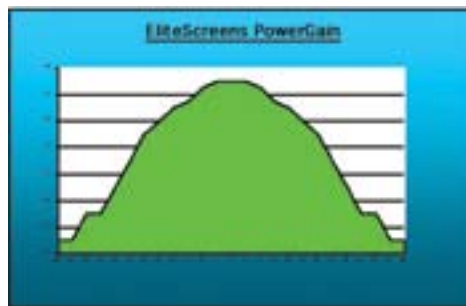

PowerGain Enhances the color reproduction with low output/high resolution projectors or with the presence of ambient light.