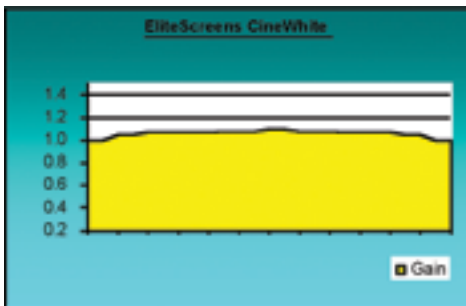

CineWhite Screen Material has a wide viewing Angle in 1.1 Gain, suitable for most applications including commercial presentations and home theater viewing.