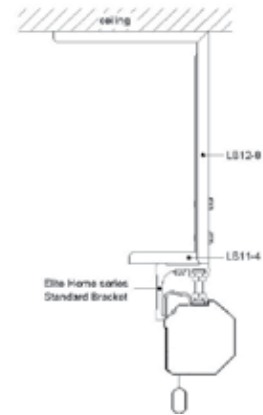

CINETENSION2

A Built-In Infrared & Radio Frequency Receiver supports your Screens On-wall or In-Ceiling application for a clean appearance.

Standard built-In Low Voltage Controller (LVC), a 12V trigger port can be connected to your projector Trigger point, this enables synchronization between the drop/rise cycle of your screen and the power cycle of the projector. You could extend this port using a standard RJ45 connector and CAT-5 cable to anywhere in the room. Or mount your Wall-switch like a regular light Switch.

CINETENSION2

Cinetension2 Series screens come with black 4"-10" top masking border with side and bottom masking. To enhance the format of you presentation to avoid projection overshoot.

You can also adjust the screen's vertical drop/rise limits for optimal visibility. Please contact our Tech-support for more information about this feature.

Optional 11"x 4" and 12"x 8" L brackets can allow more flexibility when installing the screen away from wall. Please contact your reseller or visit [shop.elitescreens.com](http://shop.elitescreens.com) for accessory parts.