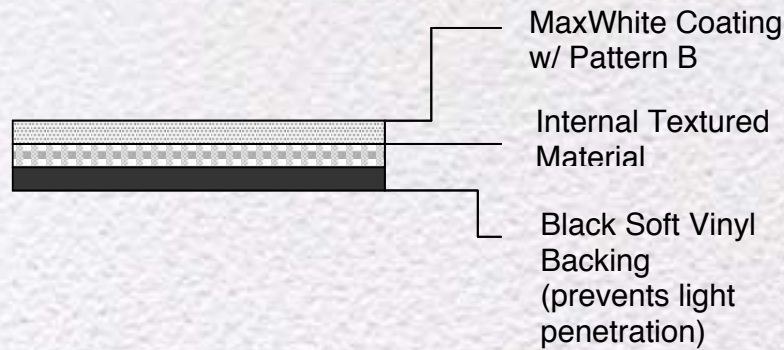

B

Screen Material: MaxWhite™ (Matte White), 1.1 gain

Elite Screens Series: Manual, Tripod, ezCinema, ezCinema Plus, VMAX, VMAX2, Spectrum Series

A