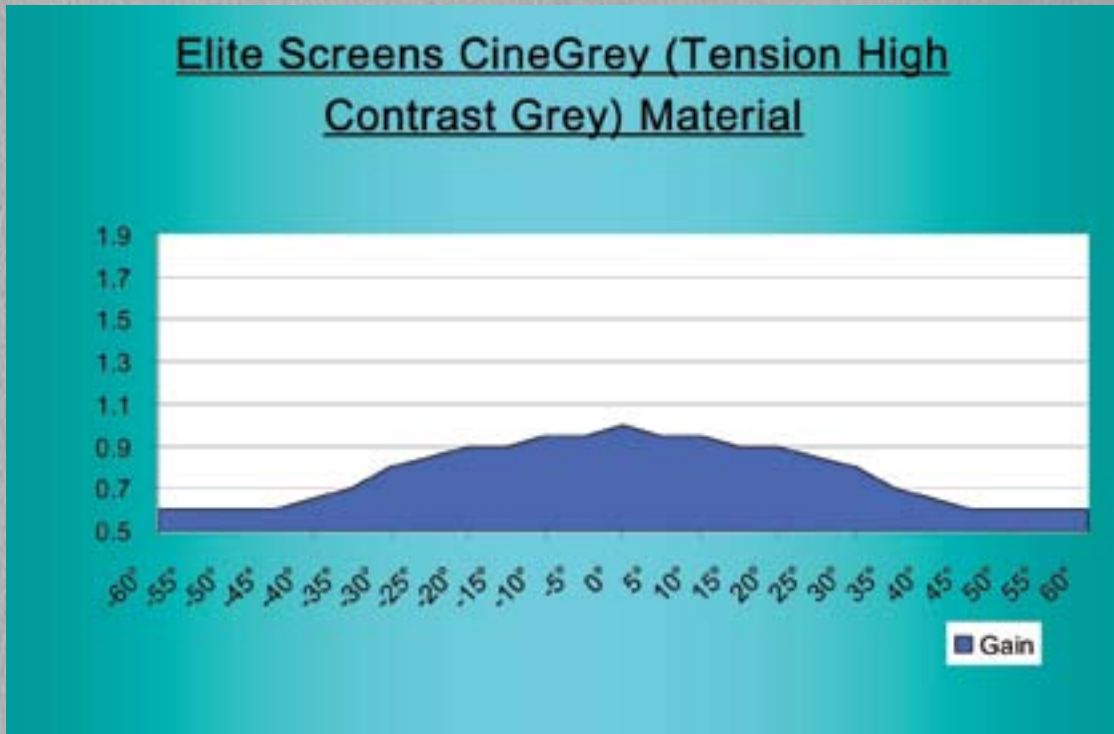

Screen material: CineGrey™, Tension High Contrast Grey (1.0 gain)
Product lines that use this material: CineTension2, Cinetension3, EZ-Frame

Picture shot from 12" Distance