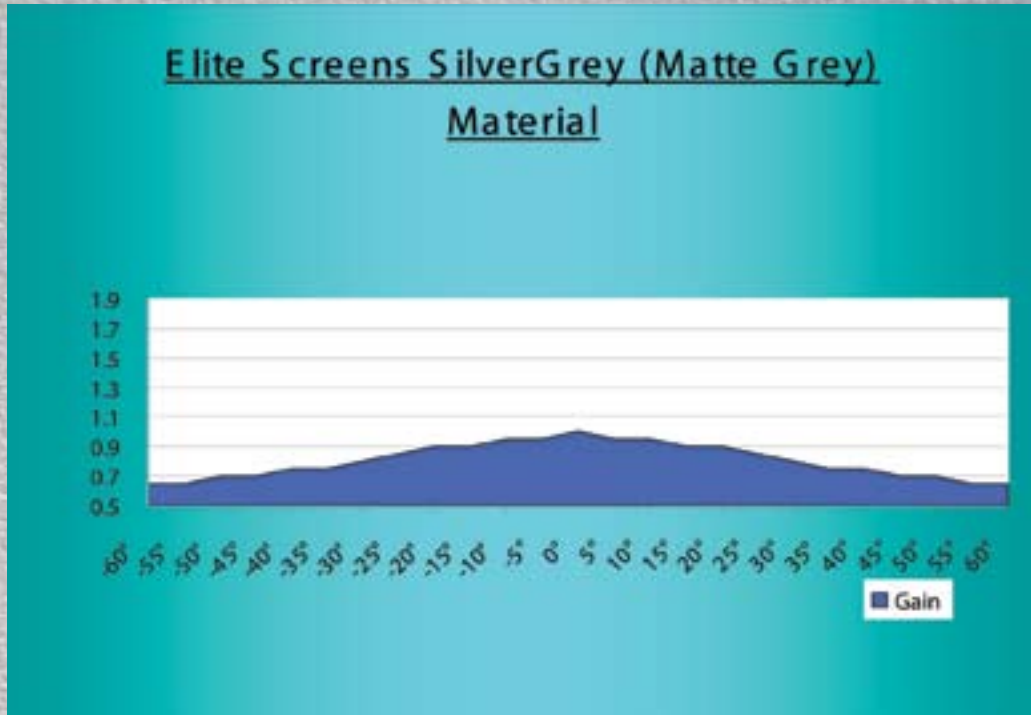

B

Screen Material: MaxWhite™ (Matte White), 1.1 gain

Elite Screens Series: Manual, Tripod, ezCinema, ezCinema Plus, VMAX, VMAX2, Spectrum Series

A

Screen Material: SilverGrey™ (Matte Grey), 1.0 gain

Elite Screens Series: Manual, ezCinema Plus, SilverVMAX

Screen material: MaxWhite™, (Matte White), Gain 1.1
Series: Manual, Tripd, ezCinema, ezCinema Plus, VMAX, VMAX2 & Spectrum Series

Screen material: SilverGrey (Matte Grey), (1.0 gain)
Elite Screens Series: SilverMAX, Manual, ezCinema Plus Series