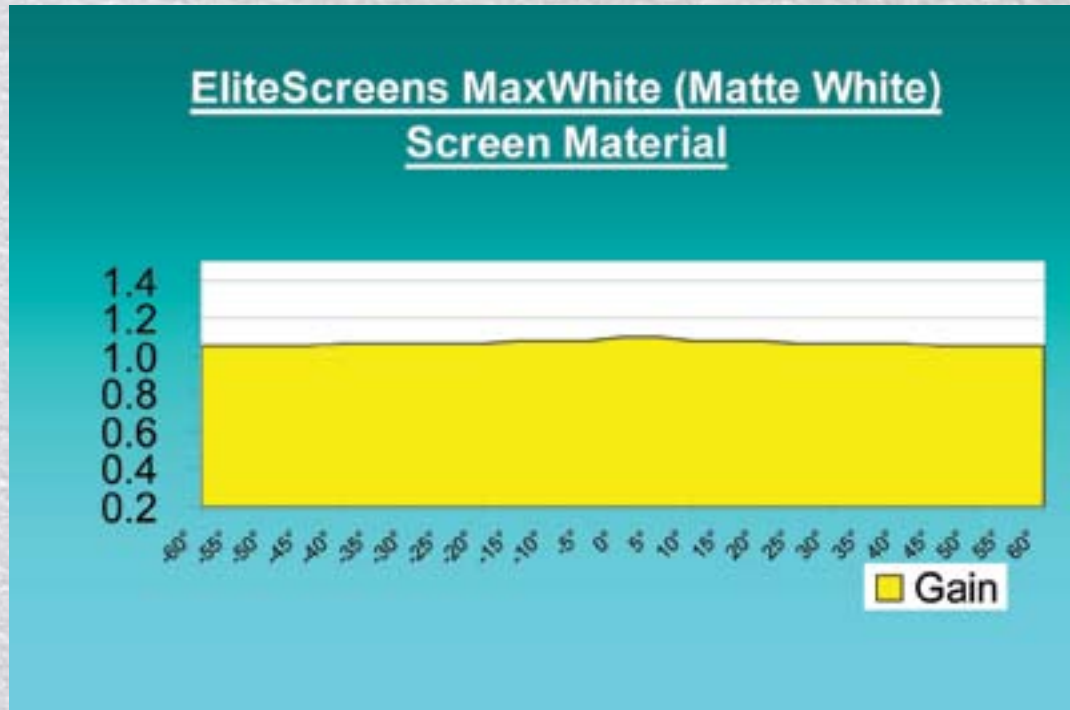

WHAT SCREEN MATERIAL SHOULD I CHOOSE?

Elite Screens Material Suggestion Table for DLP/LCD /D-ILA Projector

Screen Material	MaxWhite	MaxWhite Fiber Glass	SilverGrey(High Contrast Gray)	CineWhite (Tension White)	CineGrey (High Contrast Grey)	PowerGain (Tension High Gain White)	RearGain (Rear Projection)
Screen Gain	1.1	1.1	1	1.1	1	1.8	2.2
View Angle	160 (80 ± L&R)	160 (80 ± L&R)	160 (80 ± L&R)	160 (80 ± L&R)	160 (80 ± L&R)	120 (60 ± L&R)	120 (90 ± L&R)
Mildew Resistant	●	●	●	●	●	●	●
Cleanable	●	●	●	●	●	●	●
Wall/Ceiling Screens -							
Manual	●						
Manual - Grey			●				
EZ - Frame				●	●	●	●
SilverFrame				●	●	●	
VMAX (2)(3)	●						
VMAX Puls(2)	●	●					
SilverMax			●				
Home (2)(3)	●	●					
CineTension (2)(3)				●	●	●	●
PrimeVision				●	●	●	
Cinema235				●	●	●	
Portable Screen -							
Tripod	●						
ezCinema	●						
ezCinema Plus	●		●				
Quick Fold				●			●

Picture shot from 12" Distance

Screen material: CineGrey™, Tension High Contrast Grey (1.0 gain)
Product lines that use this material: CineTension2, Cinetension3, EZ-Frame

Picture shot from 12" Distance

B

Screen Material: MaxWhite™ (Matte White), 1.1 gain

Elite Screens Series: Manual, Tripod, ezCinema, ezCinema Plus, VMAX, VMAX2, Spectrum Series

A

Screen Material: SilverGrey™ (Matte Grey), 1.0 gain

Elite Screens Series: Manual, ezCinema Plus, SilverVMAX

Screen material: MaxWhite™, (Matte White), Gain 1.1
Series: Manual, Tripd, ezCinema, ezCinema Plus, VMAX, VMAX2 & Spectrum Series

Screen material: SilverGrey (Matte Grey), (1.0 gain)
Elite Screens Series: SilverMAX, Manual, ezCinema Plus Series