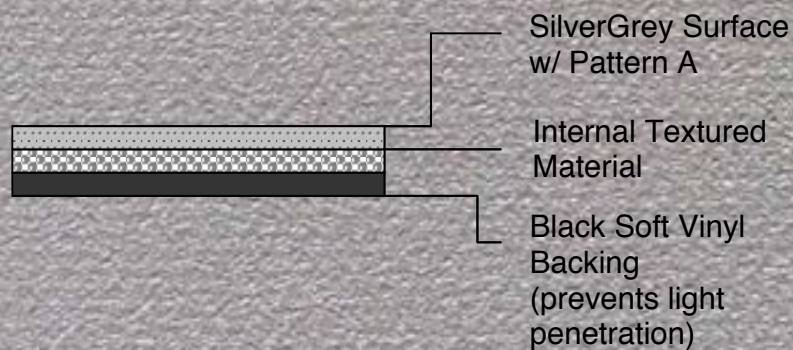

Picture shot from 12" Distance

Screen material: CineGrey™, Tension High Contrast Grey (1.0 gain)
Product lines that use this material: CineTension2, Cinetension3, EZ-Frame

Picture shot from 12" Distance

B

Screen Material: MaxWhite™ (Matte White), 1.1 gain

Elite Screens Series: Manual, Tripod, ezCinema, ezCinema Plus, VMAX, VMAX2, Spectrum Series

A

Screen Material: SilverGrey™ (Matte Grey), 1.0 gain

Elite Screens Series: Manual, ezCinema Plus, SilverVMAX

Screen material: MaxWhite™, (Matte White), Gain 1.1
Series: Manual, Tripd, ezCinema, ezCinema Plus, VMAX, VMAX2 & Spectrum Series

Screen material: SilverGrey (Matte Grey), (1.0 gain)
Elite Screens Series: SilverMAX, Manual, ezCinema Plus Series