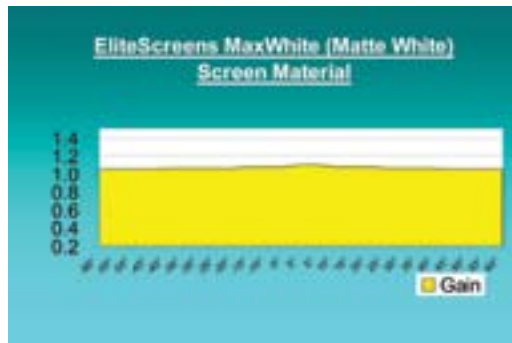

Elite Screens MaxWhite Fiber Glass Screen Material is durable for daily use and Easy to Clean. It has wide viewing Angle (160°) with 1.1 Gain, for commercial or home theater presentations.

MaxWhite Fiber Glass Screen material is made with a black backing to prevent light penetration along with a textured pattern to eliminate Moiré or "hot spotting".

HOME2

Home2 Series: Elite Screens Premium Electric / Motorized Projection Screen

Model	Nominal Diagonal	Viewing Size (H x W)	MSRP	Case Length (inch)	Top Black Masking
Home80IWS2	82"(1:1)	57.5" x 57.5"	$ 782	67	2"
Home100IWS2	99"(1:1)	69.7" x 69.7"	$ 814	79	2"
Home120IWS2	116"(1:1)	81.5" x 81.5"	$ 899	91	2"
Home135IWS2	133"(1:1)	93.7" x 93.7"	$ 1,042	103	2"
Home150IWS2	150"(1:1)	104.7"x104.7"	$ 1,176	115	3"
Home165IWS2	165"(1:1)	116.2" x 116.2"	$ 1,358	127	3"
Home200IWS2	198"(1:1)	140" x 140"	$ 1,575	151	4"
Home75IWW2	72"(4:3)	43" x 57"	$ 782	67	2"
Home90IWW2	88"(4:3)	52" x 70"	$ 814	79	2"
Home100IWW2	102"(4:3)	61" x 81"	$ 847	91	2"
Home120IWW2	118"(4:3)	70" x 94"	$ 934	103	2"
Home135IWW2	131"(4:3)	78" x 105"	$ 1,292	115	3"
Home150IWW2	145"(4:3)	87" x 116"	$ 1,401	127	3"
Home180IWW2	175"(4:3)	105" x140"	$ 1,575	151	3"
Home75IWH2	66"(16:9)	32" x 57"	$ 782	67	4"
Home75IWH2-E30	66"(16:9)	32" x 57"	$ 868	67	30"
Home90IWH2	81"(16:9)	39" x 70"	$ 814	79	4"
Home90IWH2-E30	81"(16:9)	44" x 78.4"	$ 923	79	30"
Home100IWH2	94"(16:9)	46" x 81"	$ 923	91	4"
Home100IWH2-E24	94"(16:9)	49" x 91"	$ 977	91	24"
Home120IWH2	108"(16:9)	53" x 94"	$ 945	103	4"
Home120IWH2-E24	108"(16:9)	59" x 105"	$ 1,086	103	24"
Home135IWH2	121"(16:9)	59" x 105"	$ 1,042	115	4"
Home135IWH2-E24	121"(16:9)	66" x 118"	$ 1,162	115	24"
Home150IWH2	133"(16:9)	65" x 116"	$ 1,227	127	4"
Home150IWH2-E24	133"(16:9)	73.5" x 131"	$ 1,412	127	24"
Home180IWH2	160"(16:9)	79" x 140"	$ 1,455	151	4"
Home180IWH2-E24	160"(16:9)	79" x 140"	$ 1,684	161	24"