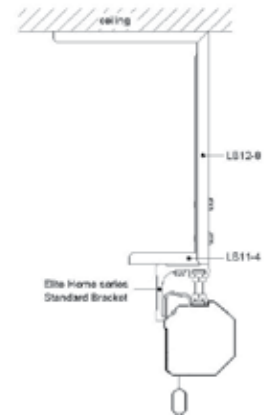

Home2 Series screens come with black 2"-30" top masking border with side and bottom masking. To enhance the format of your presentation to avoid projection overshoot.

You can also adjust the screen's vertical drop/rise limits for optimal visibility. Please contact our Tech-support for more information about this feature.

Sliding Bracket provide easy alignment with wood studs for easy wall/ceiling installations.

Optional 11"x 4" and 12"x 8" L Brackets can allow more flexibility when installing the screen away from wall. Please contact your reseller or visit shop.elitescreens.com for accessory parts.

Optional Elite Screens ZR800D Universal Learning Remote Control, allows one-touch regulation over your entertainment system managing up to 8 devices simultaneously. Each unit has a simplified programming option with learning function to accompany 800 pre-programmed TV/DVD/VCR codes.