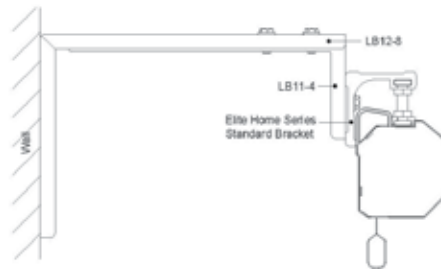

Home2 Series screens come with black 2"-30" top masking border with side and bottom masking. To enhance the format of your presentation to avoid projection overshoot.

You can also adjust the screen's vertical drop/rise limits for optimal visibility. Please contact our Tech-support for more information about this feature.

Sliding Bracket provide easy alignment with wood studs for easy wall/ceiling installations.

Optional 11"x 4" and 12"x 8" L Brackets can allow more flexibility when installing the screen away from wall. Please contact your reseller or visit shop.elitescreens.com for accessory parts.

Optional Elite Screens ZR800D Universal Learning Remote Control, allows one-touch regulation over your entertainment system managing up to 8 devices simultaneously. Each unit has a simplified programming option with learning function to accompany 800 pre-programmed TV/DVD/VCR codes.