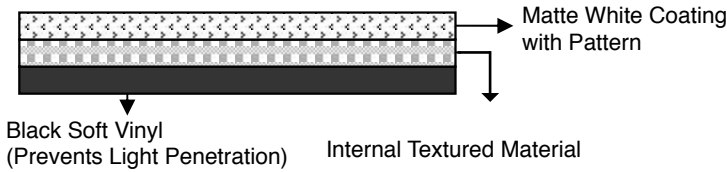

- EASY TO TRANSPORT AND SET UP FOR TRAVELING PRESENTATIONS OR THE "HOME THEATER IN A BOX" PRESENTATION
- SELF-STANDING "PULL & PROJECT" MECHANISM
- MAXWHITE SCREEN MATERIAL IS DURABLE AND EASY TO CLEAN
- WIDE PROJECTION VIEWING ANGLE
- BUILT-IN CARRYING HANDLE FOR ENHANCED MOBILITY
- ALUMINUM CASING PROVIDES RUGGED PROTECTION OF YOUR SCREEN
- INCLUDES 3/4" BLACK TOP/SIDE MASKING WITH ADJUSTABLE BOTTOM RISE MASKING
- AVAILABLE IN DIFFERENT SIZES AND ASPECT RATIOS
- TWO-YEAR PARTS AND LABOR MANUFACTURER WARRANTY

The Elite EZ-Cinema Plus Series is a highly portable projection screen for the traveling presentation or mobile home theater viewing. The fast acting "Pull & Project" solution allows for a quick set up/break down projection surface. It's self-standing design provides adjustable height settings without using tools, levers or tightening dials. Fabric carrying case is included.

MaxWhite Screen Material

The most versatile and uniform screen surface for front projection. This material provides broad viewing angles and perfect uniformity while giving precise definition in color reproduction and black/white contrast. Screen Surface is durable for daily use and washable with mild soap and water. It is also mildew resistant.

PVC Screen Material is a multi-layer, cross-array layout, surfaced with a textured matte white optical coating and black backed to prevent light penetration for optimal picture quality.

The EZ-Cinema Plus comes up out of the case and is supported by its self-standing "Scissor-Back" mechanism for rapid set up and take down. Its extra-long extruded aluminum case with rotating floor supports provide product stability during operation and is designed for regular use.