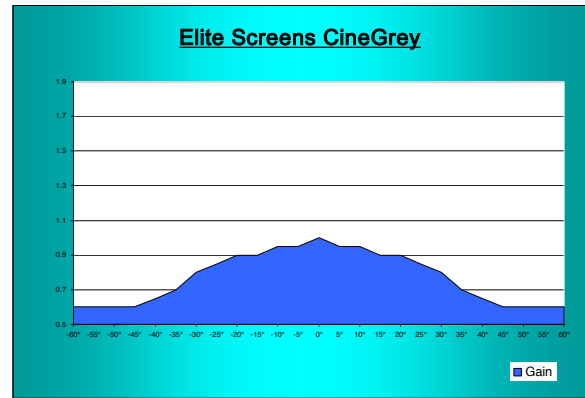

EZFRAME

- TRUE-FLAT TENSION SCREEN SURFACE
- BLACK BACKED MATERIAL ELIMINATES LIGHT PENETRATION
- ANODIZED BLACK ALUMINUM 2.36" THICK FRAME WITH BLACK VELOUR SURFACING
- 4:3 AND 16:9 ASPECT RATIOS AVAILABLE
- AVAILABLE IN CINEWHITE (1.1 GAIN WHITE), CINEGRAY (1.0 GAIN GRAY) & POWERGAIN (1.8 GAIN WHITE) WITH THE OPTION OF REGULAR OR PERFORATED ACOUSTIC MATERIAL
- EASY TO ASSEMBLE AND INSTALL IN MINUTES
- SLIDING WALL MOUNTS TO ENSURE THE INSTALLATION IS PROPERLY CENTERED
- 2-YEAR PARTS AND LABOR MANUFACTURER WARRANTY

Elite Screens Stocks all sizes from 84" to 200" at 4:3, 16:9 and 2.35" Ratio.

Choose from 6 types of material, Standard or Acoustic, CineWhite, CineGrey, and PowerGain.

CineWhite Screen Material has a wide viewing Angle in 1.1 Gain, suitable for most applications including commercial presentations and home theater viewing.