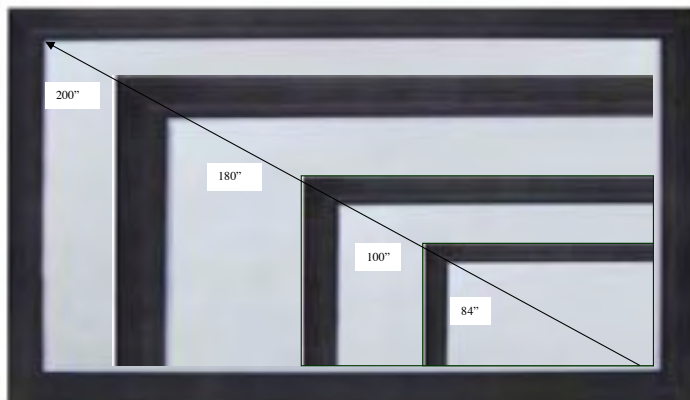

EZFRAME

- TRUE-FLAT TENSION SCREEN SURFACE
- BLACK BACKED MATERIAL ELIMINATES LIGHT PENETRATION
- ANODIZED BLACK ALUMINUM 2.36" THICK FRAME WITH BLACK VELOUR SURFACING
- 4:3 AND 16:9 ASPECT RATIOS AVAILABLE
- AVAILABLE IN CINEWHITE (1.1 GAIN WHITE), CINEGRAY (1.0 GAIN GRAY) & POWERGAIN (1.8 GAIN WHITE) WITH THE OPTION OF REGULAR OR PERFORATED ACOUSTIC MATERIAL
- EASY TO ASSEMBLE AND INSTALL IN MINUTES
- SLIDING WALL MOUNTS TO ENSURE THE INSTALLATION IS PROPERLY CENTERED
- 2-YEAR PARTS AND LABOR MANUFACTURER WARRANTY

Elite Screens Stocks all sizes from 84" to 200" at 4:3, 16:9 and 2.35" Ratio.

Choose from 6 types of material, Standard or Acoustic, CineWhite, CineGrey, and PowerGain.

CineWhite Screen Material has a wide viewing Angle in 1.1 Gain, suitable for most applications including commercial presentations and home theater viewing.

Mount your standard sliding aluminum bracket to the wall, then Simply hang your screen as easy as a picture.

Easy snap-on frame tension system, makes it quick and easy to mount your screen material to your frame.