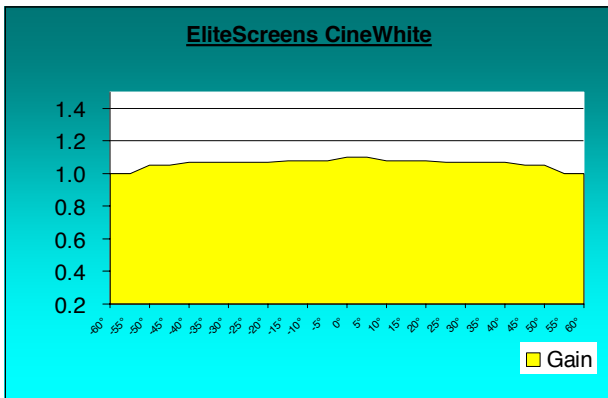

EZFRAME

- TRUE-FLAT TENSION SCREEN SURFACE
- BLACK BACKED MATERIAL ELIMINATES LIGHT PENETRATION
- ANODIZED BLACK ALUMINUM 2.36" THICK FRAME WITH BLACK VELOUR SURFACING
- 4:3 AND 16:9 ASPECT RATIOS AVAILABLE
- AVAILABLE IN CINEWHITE (1.1 GAIN WHITE), CINEGRAY (1.0 GAIN GRAY) & POWERGAIN (1.8 GAIN WHITE) WITH THE OPTION OF REGULAR OR PERFORATED ACOUSTIC MATERIAL
- EASY TO ASSEMBLE AND INSTALL IN MINUTES
- SLIDING WALL MOUNTS TO ENSURE THE INSTALLATION IS PROPERLY CENTERED
- 2-YEAR PARTS AND LABOR MANUFACTURER WARRANTY

Elite Screens Stocks all sizes from 84" to 200" at 4:3, 16:9 and 2.35" Ratio.

Choose from 6 types of material, Standard or Acoustic, CineWhite, CineGrey, and PowerGain.

CineWhite Screen Material has a wide viewing Angle in 1.1 Gain, suitable for most applications including commercial presentations and home theater viewing.

CineGrey Material is best for those who using low contrast ratio (LCD) projectors with a need to increase contrast ratio to improve picture black levels.

PowerGain Enhances the color reproduction with low output/high resolution projectors or with the presence of ambient light.