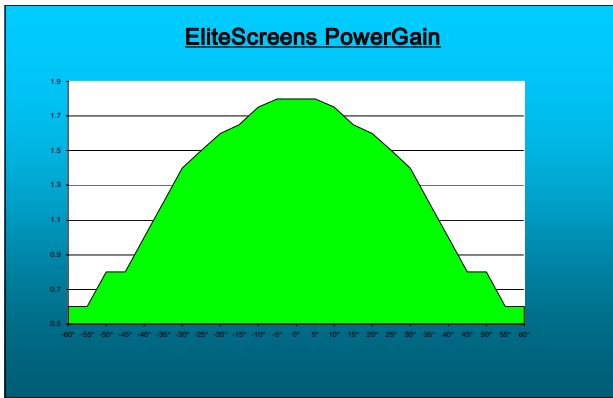

EZFRAME

- TRUE-FLAT TENSION SCREEN SURFACE
- BLACK BACKED MATERIAL ELIMINATES LIGHT PENETRATION
- ANODIZED BLACK ALUMINUM 2.36" THICK FRAME WITH BLACK VELOUR SURFACING
- 4:3 AND 16:9 ASPECT RATIOS AVAILABLE
- AVAILABLE IN CINEWHITE (1.1 GAIN WHITE), CINEGRAY (1.0 GAIN GRAY) & POWERGAIN (1.8 GAIN WHITE) WITH THE OPTION OF REGULAR OR PERFORATED ACOUSTIC MATERIAL
- EASY TO ASSEMBLE AND INSTALL IN MINUTES
- SLIDING WALL MOUNTS TO ENSURE THE INSTALLATION IS PROPERLY CENTERED
- 2-YEAR PARTS AND LABOR MANUFACTURER WARRANTY

Elite Screens Stocks all sizes from 84" to 200" at 4:3, 16:9 and 2.35" Ratio.

Choose from 6 types of material, Standard or Acoustic, CineWhite, CineGrey, and PowerGain.

CineWhite Screen Material has a wide viewing Angle in 1.1 Gain, suitable for most applications including commercial presentations and home theater viewing.

CineGrey Material is best for those who using low contrast ratio (LCD) projectors with a need to increase contrast ratio to improve picture black levels.

PowerGain Enhances the color reproduction with low output/high resolution projectors or with the presence of ambient light.

With a 100" 16:9 Elite ezFrame screen selling for about half of a Da-Lite Cinema Contour with ProTrim (their fancy flourish border), and barely a 1/3 of a Stewart Luxus Deluxe, it allows home theater people to own an attractive looking fixed wall screen, with good performance, at a price that simply isn't available from the larger established brands. Art Feirman / Projectorreviews.com